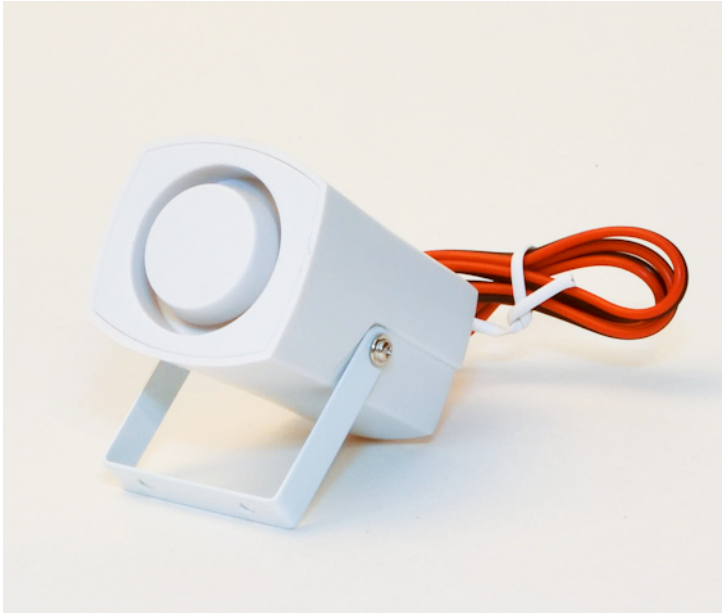

Piezo Siren

GF-PS101PO

Dimensions: 62x54x88mm

50MA current at 6V-12V

110dB/1M

One tone

Color: Black, White